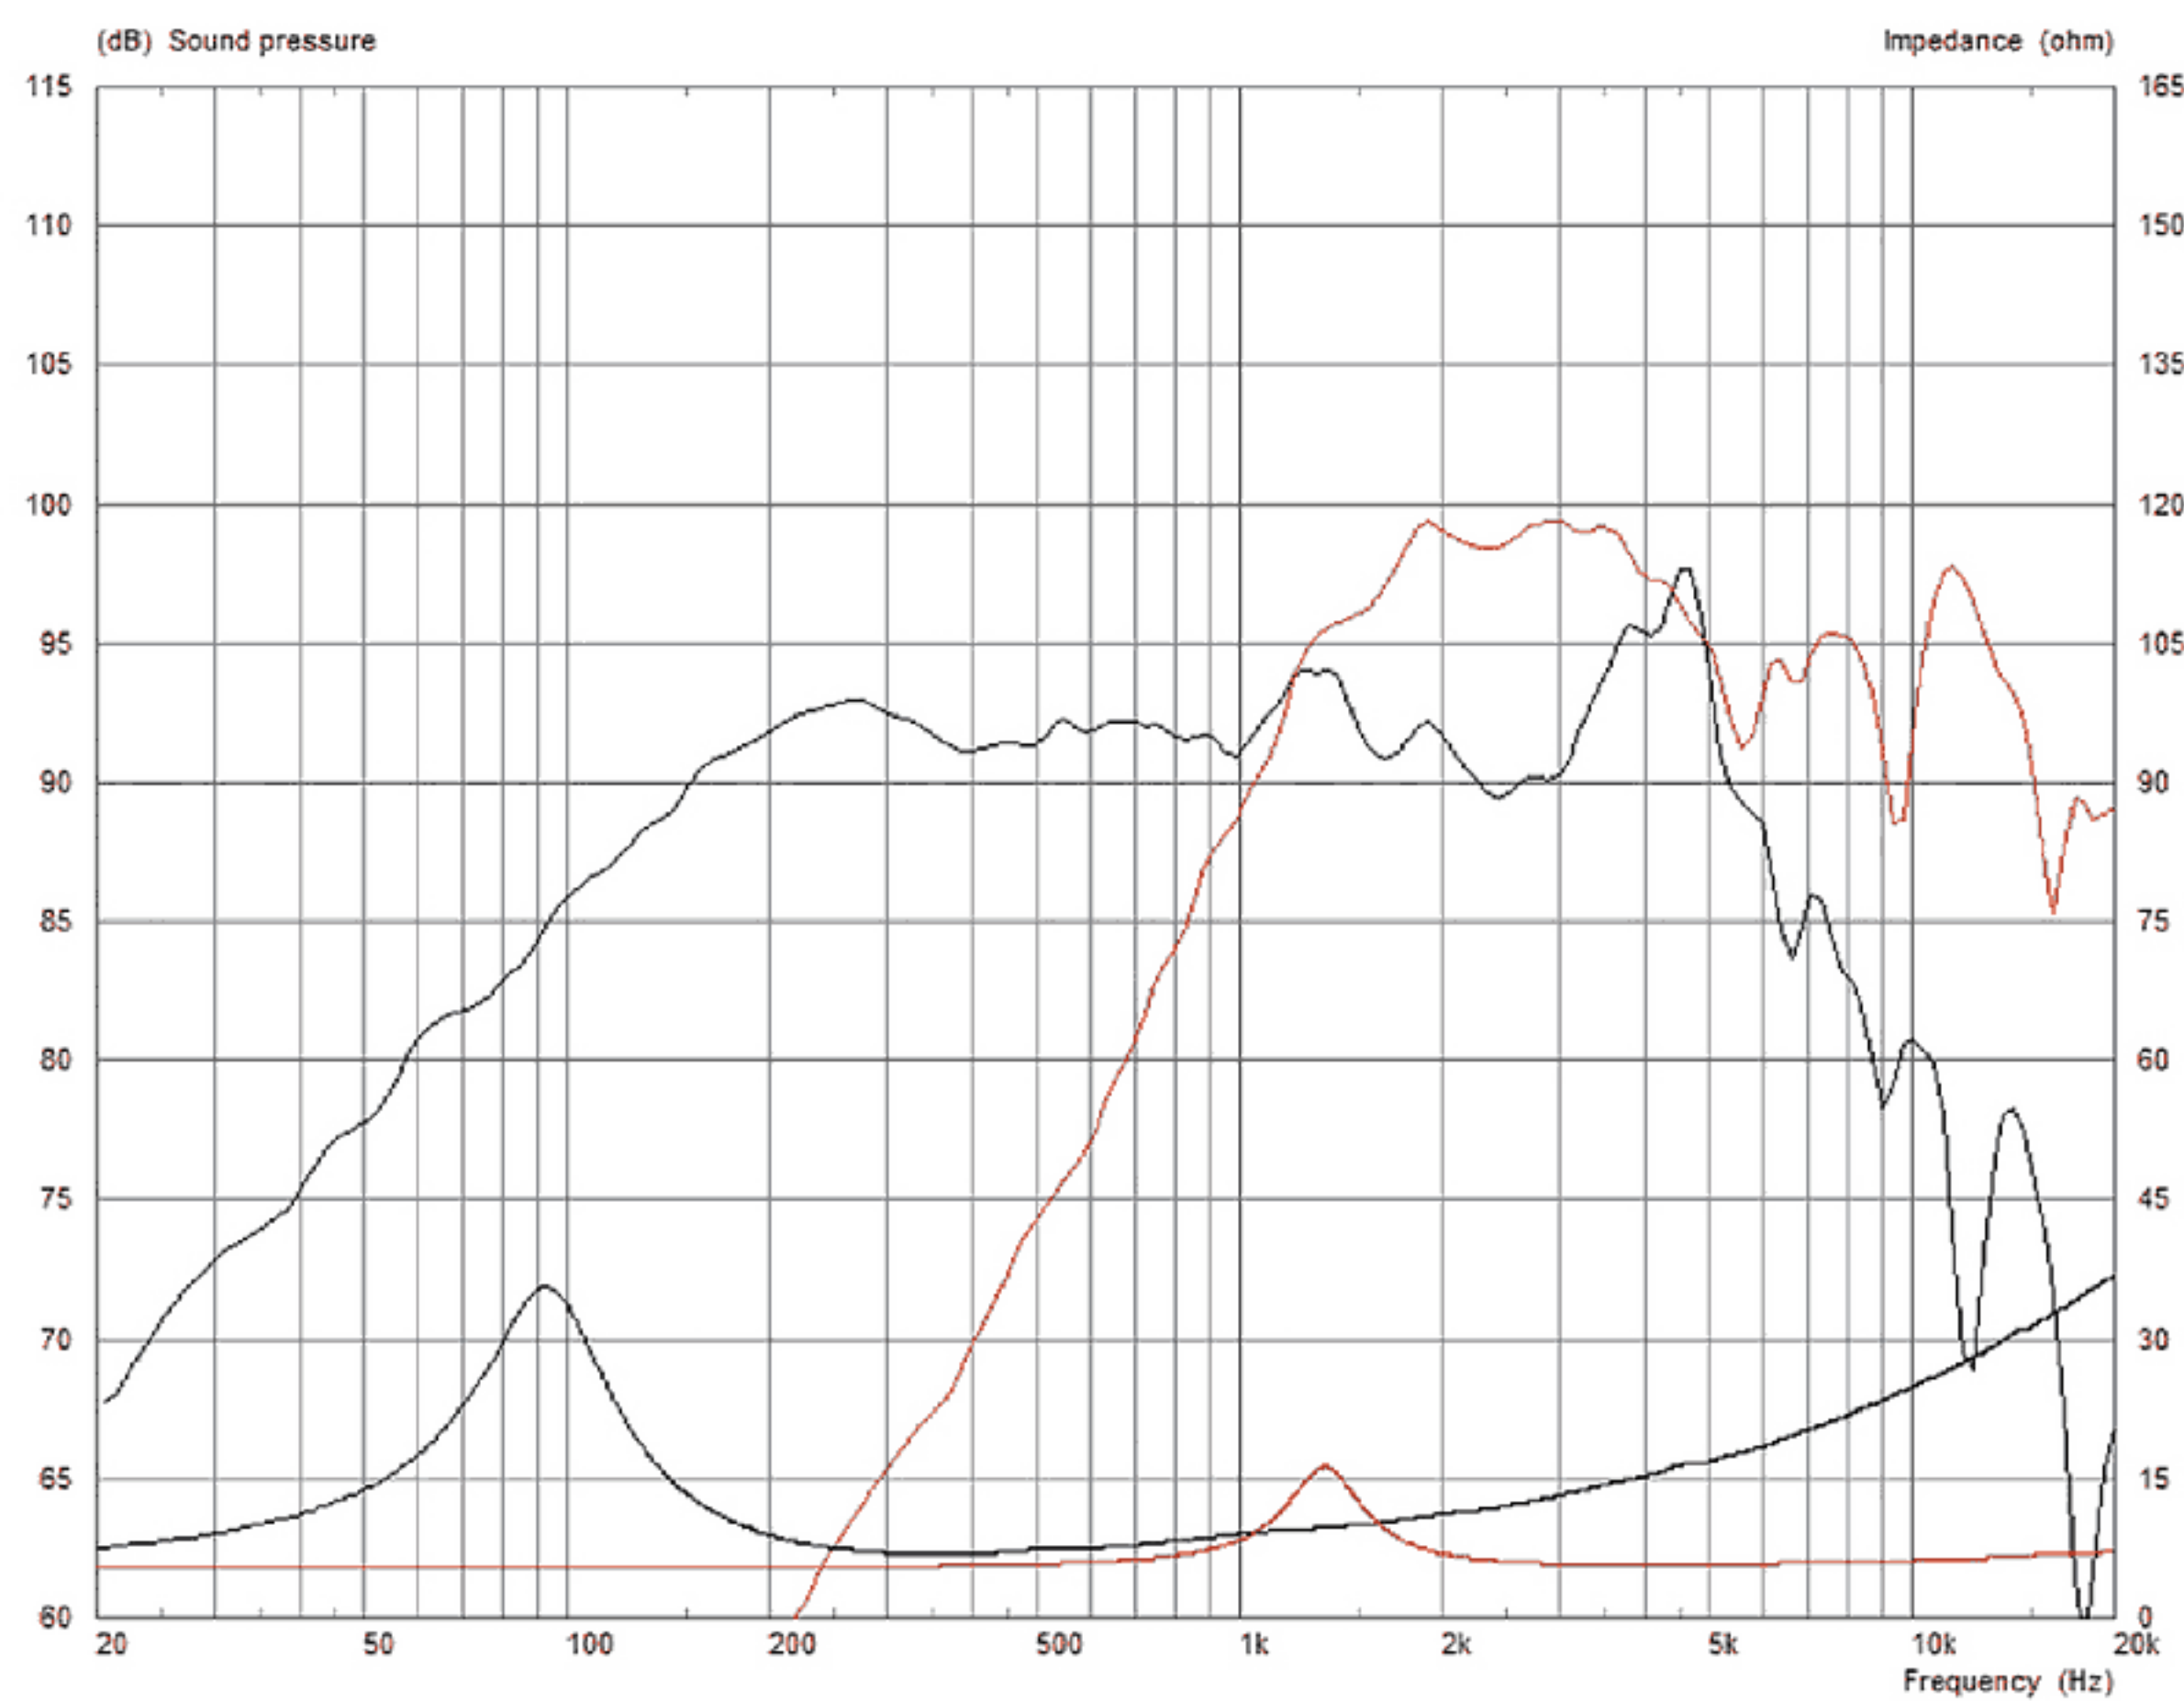

TFX0615

- Silk dome tweeter
- Integrated HF waveguide
- 110° nominal HF coverage

Frequency Response and Impedance Curves

Black: LF response curve | Red: HF response curve

Power rating: Tested for two hours using a continuous, band-limited pink noise signal as per AES standard. Power calculated on minimum impedance. Loudspeaker tested in free air.

HF power rating: Tested for two hours on plane wave tube using a continuous, band-limited pink noise signal as per AES standard. Power calculated on minimum impedance.

Continuous power rating: Defined as 3dB greater than the AES rating.

Sensitivity: Measured on axis at 1W, 1m in 2 anechoic environment.

Xmax: $0.5 \cdot (Hvc-Hg) + 0.25 \cdot Hg$

Suggested crossover design available online at celestion.com/speakerworld

General Specifications

Nominal Diameter	165mm / 6.5in
Power Rating	150W
Continuous power rating	300W
Rated impedance	8 Ω
Sensitivity	94dB
Frequency range	100-6000Hz
Chassis type	Pressed steel
Magnet type	Ferrite
Magnet weight	0.81kg / 23oz
Voice coil diameter	38mm / 1.5in
Voice coil material	Round copper
Former material	Polyimide
Cone material	Kevlar loaded paper
Surround material	Cloth-sealed
Suspension	Single
Xmax	5.25mm / 0.21in
Gap height (Hg)	6mm / 0.24in
VC winding height (Hvc)	13.5mm / 0.53in